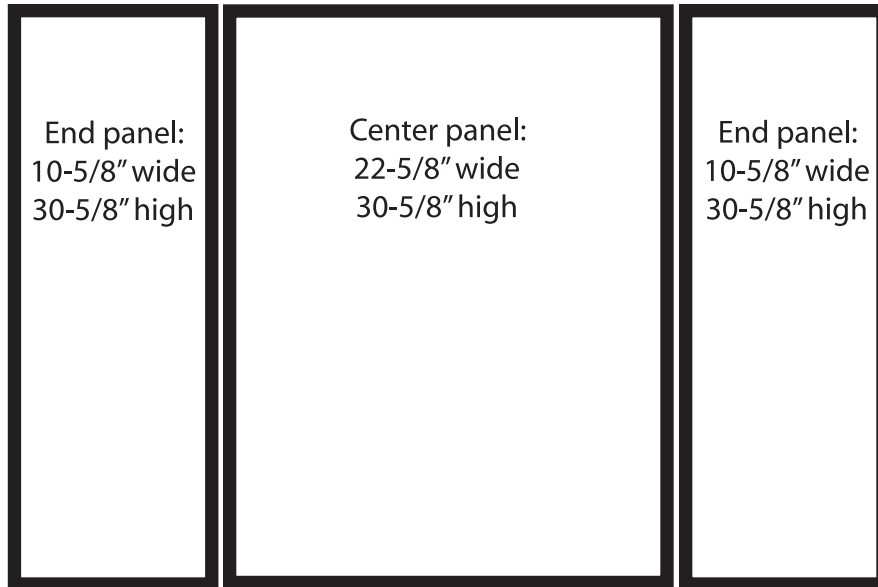

TRAVELER Tabletop Display Specs

The TRAVELER is a 3 panel folding portable display. It consists of one main center panel and two smaller side panels. Each panel has a black 1/2" frame around it. The space between the panels has been exaggerated here for clarity. Illustrations are not to scale.

32" Model

24" Model

18" Model