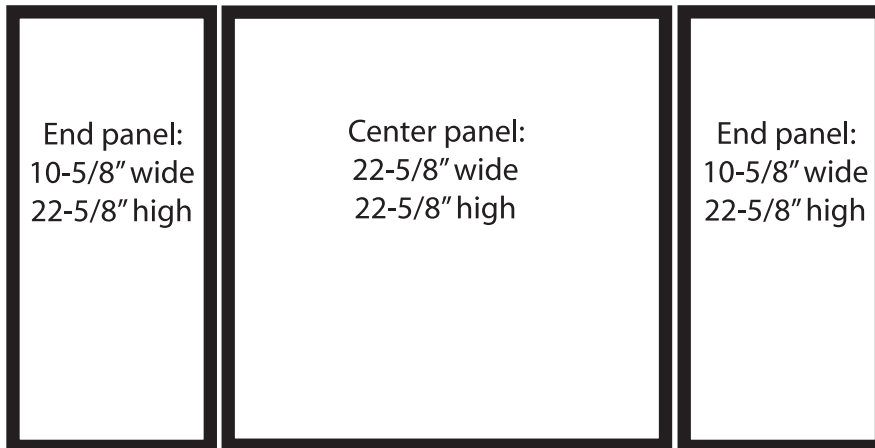

TRAVELER Tabletop Display Specs

The TRAVELER is a 3 panel folding portable display. It consists of one main center panel and two smaller side panels. Each panel has a black 1/2" frame around it. The space between the panels has been exaggerated here for clarity. Illustrations are not to scale.

32" Model

24" Model

18" Model