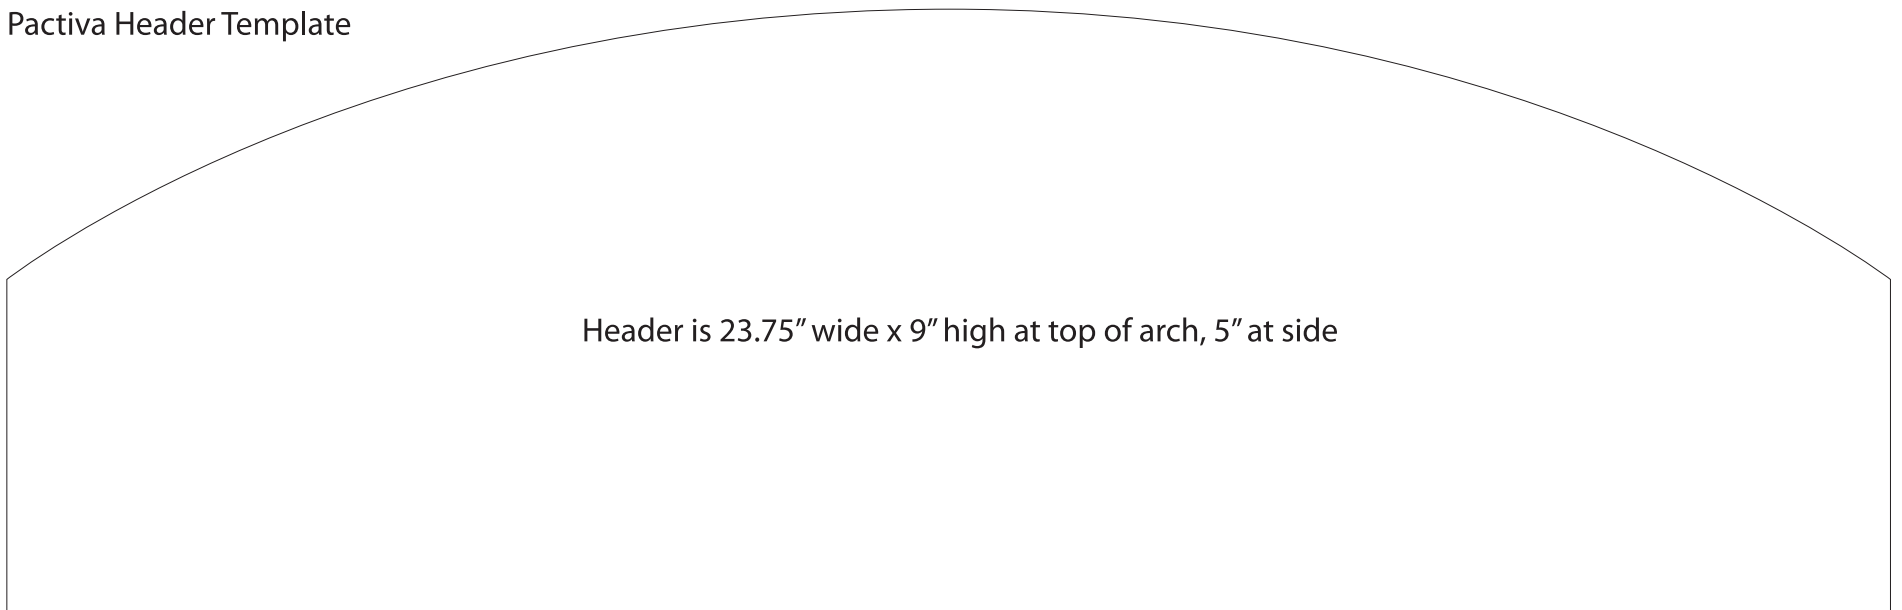

Pactiva Folding
4 Panel
Tabletop Display

Panels are 13.75" wide x 34.5" high

Pactiva Header Template

Header is 23.75" wide x 9" high at top of arch, 5" at side